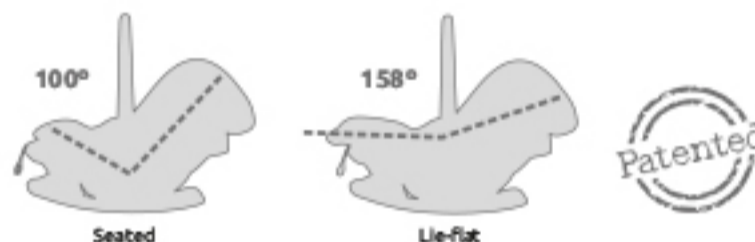

reversible seat unit  
**ultra-COMPACT**  
 only 52 cm wide

The chassis can be closed with the seat attached facing in either direction and is free standing when folded.

**EASYMAXI CAR SEAT**

The Easymaxi infant car seat is also available to form a complete travel system.

Optional **Easymaxi LF** infant car seat for the Bib **DUO**, allows the seat backrest to recline to a lie-flat sleeping position for travel.

**Freedom of movement**

The Easymaxi infant car seat increases your freedom of movement: it is fitted in a rear-facing position into the car using the vehicle seat belts or with an optional base. It also fits directly onto the chassis with a simple click, offering maximum safety for babies on all journeys.