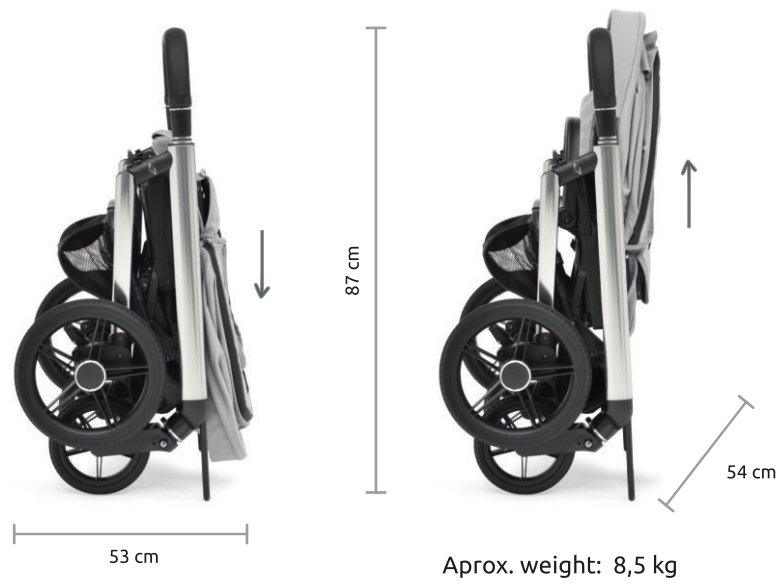

COMPACT FOLD

The chassis can be folded **with the seat** attached facing in either direction and is free standing when folded.