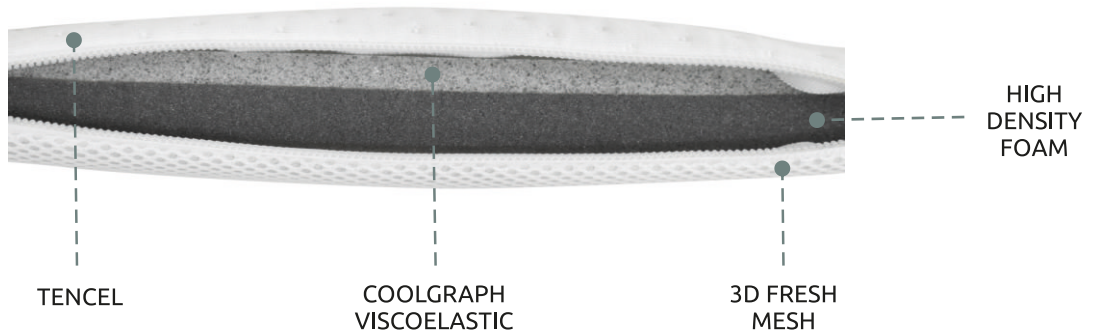

1. **Inner liner:** made of removable, washable and hypoallergenic cotton, to care for baby's delicate skin and avoid irritations or allergies.
2. **Air chamber:** the medium layer creates a chamber for improved air circulation, reducing heat and humidity and ensuring perfect thermal regulation.
3. **Exterior fabric:** SPECIALS in high-quality, easy-care leatherette or SOFT fabric.

Allows an easy transportation of the carrycot.

EASYLOCK attachment

The carrycot attaches to the chassis using the Easylock system that allows easy and simple fitting with two fastening and four support points that offer increased stability and avoid vibrations.

Collapsible carrycot for easier storage

softFRESH comfort MATTRESS

provides maximum security and protection so important in the first months of life.

The microperforated foam helps to avoid the risk of suffocation.