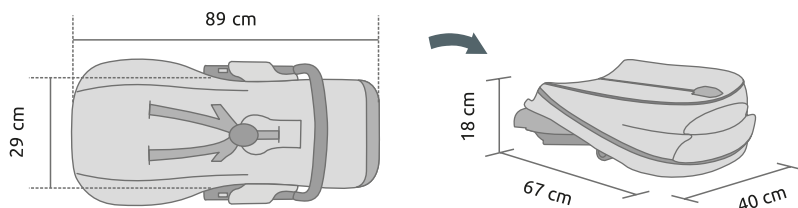

3D FRESH MESH

VISCOELASTIC

BREATHABLE

3D fresh mesh backrest.

FOLDING SEAT

Suitable from birth to 22 kg

Hood with mesh window for improved ventilation.

SEAT UNIT SLIDING SYSTEM