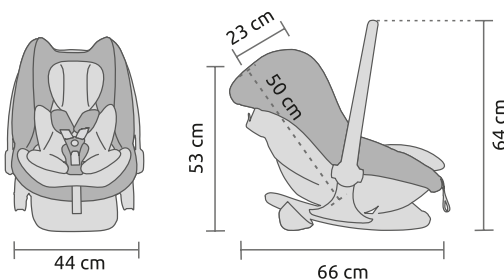

The Easymaxi XLi is an **i-Size compliant seat** equipped with a clever system that allows the **seat backrest to be reclined to a lie-flat sleeping position**. It is comfortable to carry and the handle can be folded backwards for easy access to baby. The one-pull, three-point safety harness makes it easy to secure baby in the car seat.

Available in all Face fabrics.

The Easymaxi XLi allows the **seat backrest to recline to a lie-flat sleeping position for travel**.

It features side impact protection in the head wing and hip areas for improved resistance and maximum safety in case of lateral impact.

Approx. weight 5.7 kg

Available in black with grey.

AUREA

base / infant / seat

The **Aurea** car seat consists of 3 items: a 360° rotating **Isofix base (b)** to secure it in the car, an **infant seat (i)** for newborns up to 87 cm and an **evolving seat (s)** for children from 40 to 125 cm. The infant version features a reclining backrest position for extra comfort. Both seat versions feature a removable cushion and adjustable five-point safety harness to guarantee a perfect fit to the baby. The infant version can be installed in the car in a rear facing position, using the vehicle seat belts or the optional rotating base.