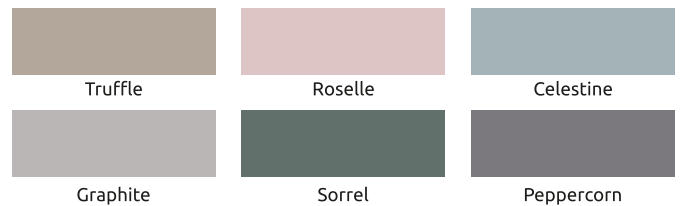

from **40 to 87 cm**
facing rearwards