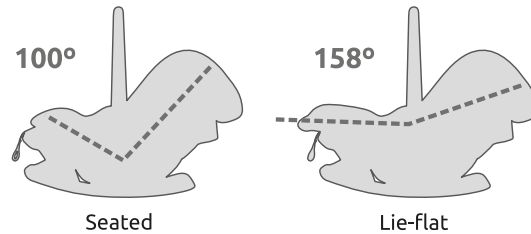

Easymaxi XLi

from 40 to 80 cm (≤ 13 kg)

facing rearwards

The Easymaxi XLi is an **i-Size compliant seat** equipped with a clever system that allows the **seat backrest to be reclined to a lie-flat sleeping position**. It is comfortable to carry and the handle can be folded backwards for easy access to baby. The one-pull, three-point safety harness makes it easy to secure baby in the car seat.

The Easymaxi XLi features a deeper seat and additional headroom, plus a mesh window in the hood for improved ventilation. Luxurious seat padding provides extra comfort, and the car seat fabric can be removed for washing. It can be fitted in a rear facing position directly into the car or onto the chassis with a simple click, offering safe, comfortable journeys.