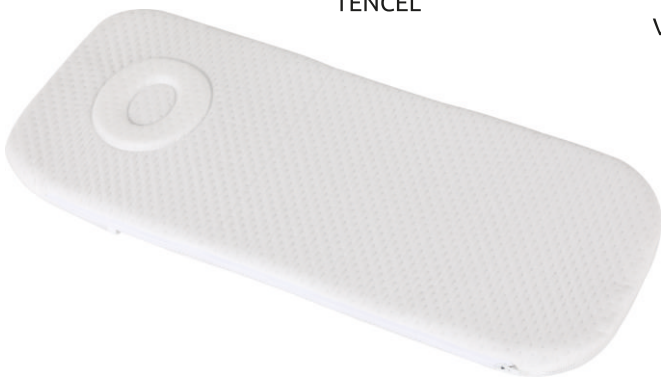

Allows an easy transportation of the carrycot.

EASYLOCK attachment

The carrycot attaches to the chassis using the Easylock system that allows easy and simple fitting with two fastening and four support points that offer increased stability and avoid vibrations.

Collapsible carrycot for easier storage

softFRESH comfort MATTRESS

provides maximum security and protection so important in the first months of life.

The microperforated foam helps to avoid the risk of suffocation.