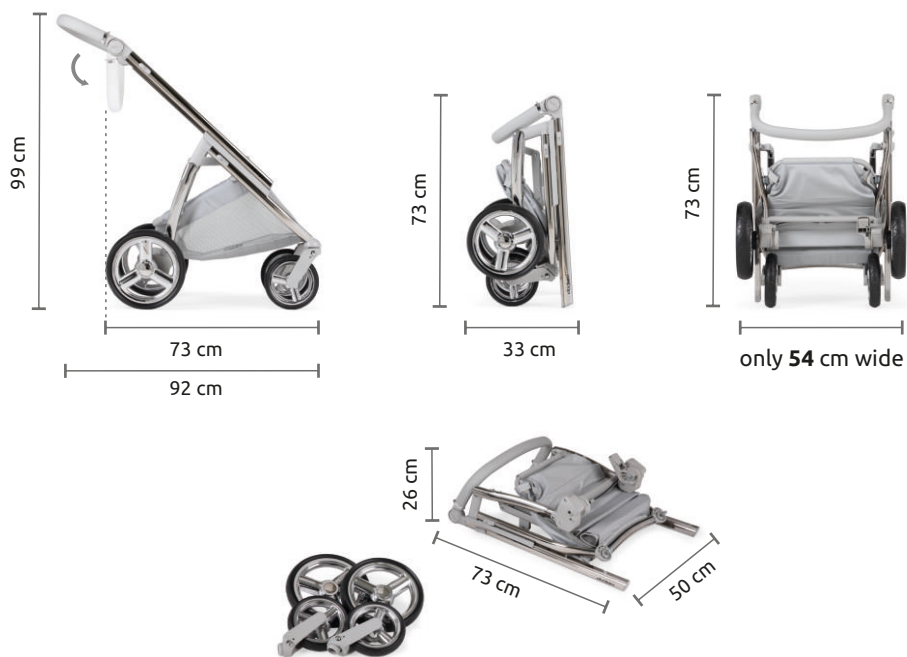

**Apron** for the seat, available in a wide range of fabrics. It is made from soft fabrics and is padded and washable. Easily adapts to the seat.

The **High Up elevator** raises baby's seat position, bringing them closer to parents reassuring presence, while allowing them a better view of the world around them. The elevator fits the chassis easily and is compatible with the carrycot, pushchair seat and Easymaxi car seat.

**Raincover** for the **Easymaxi** infant car seat.

**Carrying bag for the File pushchair seat.** Perfect for storage or transporting to avoid stains and scratches.

The **overall raincover** fits the carrycot and pushchair seat and protects baby from the wind and rain. It has a zipper on the front for easy access to baby.

**Car seat base** designed to simplify everyday life. Bébécár developed the **EasymaxiBase Isofix RXi** to make installing the **Easymaxi XLi** infant car seat in your car even easier.

Convenient, foldable **stand** with a distinctive clean look. It allows to install the **carrycot** or **Easymaxi car seat** comfortably and safely anywhere in the house, if you want to keep an eye on baby close to you or if baby falls asleep on the way back from a walk.

**Light!** 7,5 kg (chassis with basket) **Ultra-Compact**

All wheels are easily removable.