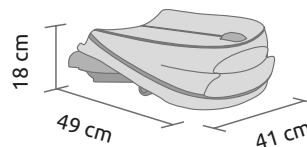

KP603 pushchair with  
Chrome - Topogrey chassis

**only 54 cm**  
wide  
maximum  
mobility

**Suitable from birth to 22 kg.**

**REVERSIBLE, RECLINABLE**  
and **FOLDABLE** seat

KP603  
Chrome - Topogrey chassis