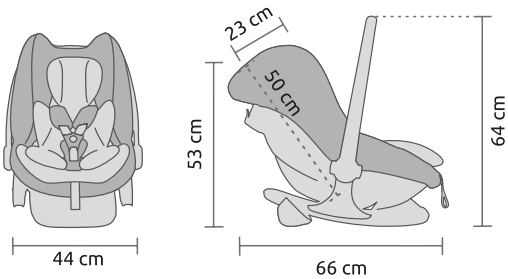

Easymaxi XLi

from 40 to 80 cm (≤13 kg)

facing rearwards

The Easymaxi **XLi** is an **i-Size compliant seat** equipped with a clever system that allows the **seat backrest to be reclined to a lie-flat sleeping position**. It is comfortable to carry and the handle can be folded backwards for easy access to baby. The one-pull, three-point safety harness makes it easy to secure baby in the car seat.

The Easymaxi **XLi** features a deeper seat and additional headroom, plus a mesh window in the hood for improved ventilation. Luxurious seat padding provides extra comfort, and the car seat fabric can be removed for washing.

It can be fitted in a rear facing position directly into the car or onto the chassis with a simple click, offering safe, comfortable journeys.