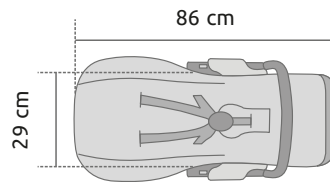

KP603 pushchair with  
Chrome - Topogrey chassis

**only 54 cm**  
wide  
maximum  
mobility

**Suitable from birth to 22 kg.**

**REVERSIBLE, RECLINABLE**  
and **FOLDABLE** seat

KP603  
Chrome - Topogrey chassis