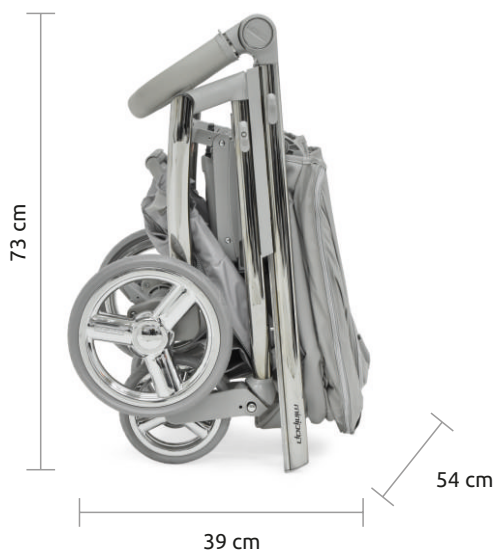

KP603 pushchair with  
Chrome - Topogrey chassis

**only 54 cm**  
wide  
maximum  
mobility

**Suitable from birth to 22 kg.**

**REVERSIBLE, RECLINABLE**  
and **FOLDABLE** seat

KP603  
Chrome - Topogrey chassis

**ultra-**  
**COMPACT**

The chassis can be closed with the seat attached facing in either direction and is free standing when folded.

ANATOMIC

SUN PROTECTION

EXTENDABLE  
HOOD AND VISOR

REVERSIBLE

Shown with  
**High Up**  
elevator.